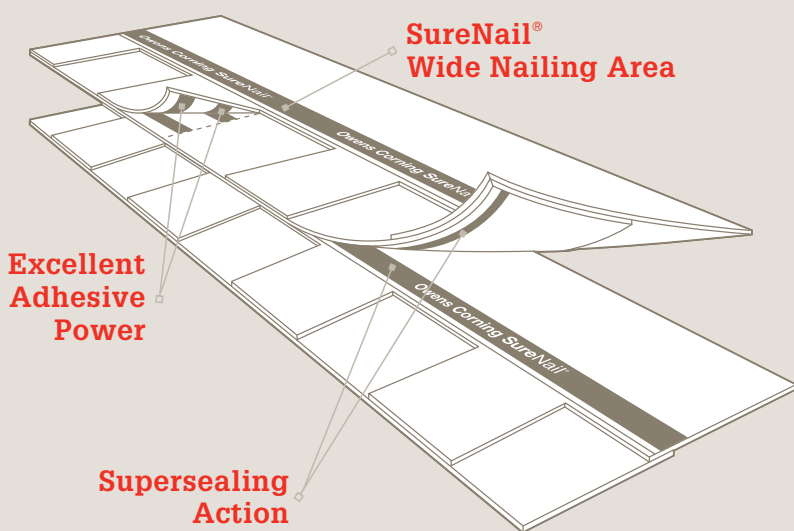

Supersealing Action

Our Tru-Bond®+ sealant grips tightly to the nailing strip on the shingle below for greater bonding strength. *Duration* Premium Cool shingles with *SureNail* Technology are rated for 130-MPH* winds.

SureNail® Wide Nailing Area

Wide nailing area allows for an improved and consistent installation.

Excellent Adhesive Power

Specially formulated, wide adhesive bands help keep shingle layers laminated together.

The essentials for a healthy roofing system.

It takes more than just shingles to create a high-performance roof. It requires a system of products working together. Owens Corning™ Roofing Essentials™ Accessory Products work with our shingles to make up a roofing system that helps provide maximum durability for your roof. And the most protection for your home.