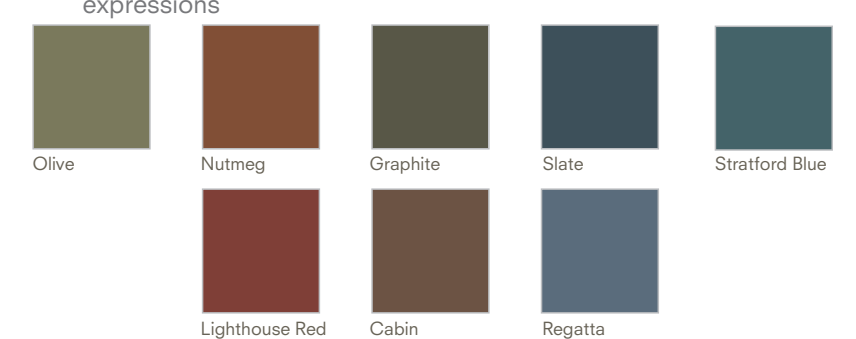

smart styles™

Harbor Blue

Aspen White

Wheat

Mocha

Cypress

Driftwood

Pearl

Country Beige

Rye

Ivory

Greystone

Bone

Saddle

Clay

Desert

smart styles expressions

Olive

Nutmeg

Graphite

Slate

Stratford Blue

Lighthouse Red

Cabin

Regatta

Market Square® Double 4" and Double 4.5" Dutchlap are available in all 23 colors listed above. Market Square® Double 5" is not available in Desert and Smart Styles Expressions colors. Architectural Essentials™ Accessories are available in up to 17 colors depending on the product style.